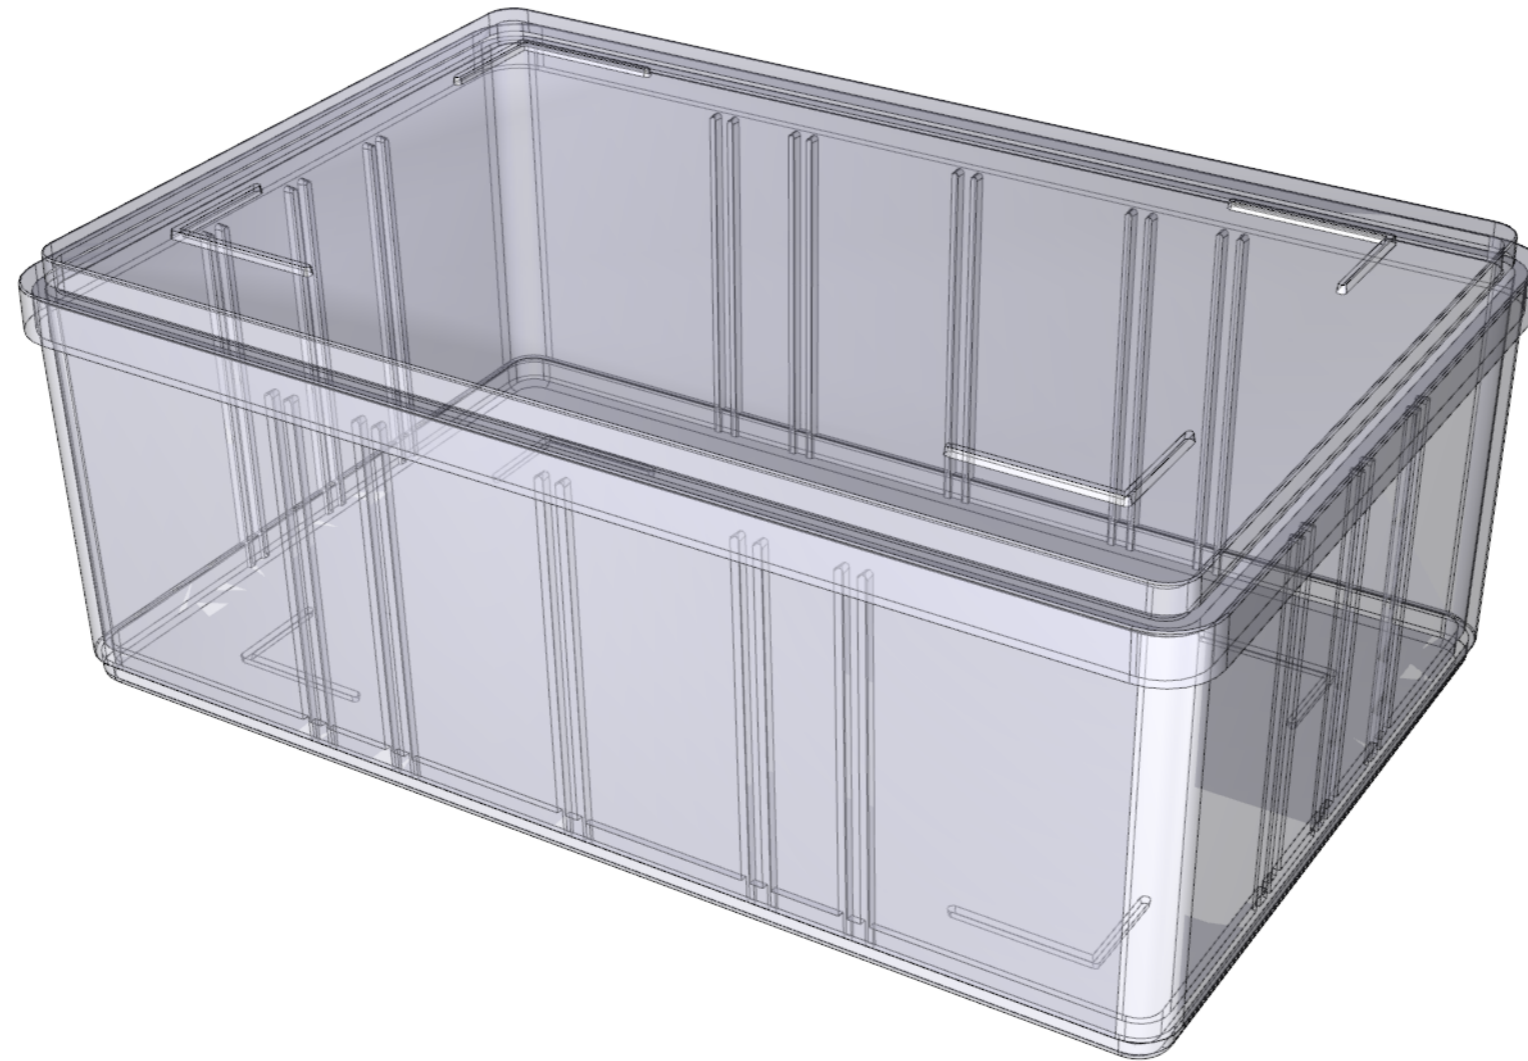

Hofstätter & Ebbesen A/S
 Hoejvangen 19
 DK-3060 Espergaerde
 +45 4912 2122
 www.ultraplast.dk

Series A6/60

178 x 116 mm (DIN A6) Plastic Archiving Boxes

Configuration Internal H x W x D

-  1 Compartment
60 x 169 x 106
-  2 Compartments
60 x 169 x 52
-  3 Compartments
60 x 169 x 34
-  2 Compartments
60 x 83 x 106
-  4 Compartments
60 x 83 x 52
-  6 Compartments
60 x 83 x 34
-  3 Compartments
60 x 55 x 106
-  6 Compartments
60 x 55 x 52
-  9 Compartments
60 x 55 x 34
-  4 Compartments
60 x 41 x 106
-  8 Compartments
60 x 41 x 52
-  12 Compartments
60 x 41 x 34

Box with lid External H x W x D

Dividers

Rotate model with mouse

Configuration and 3D content only works with Adobe Acrobat Reader